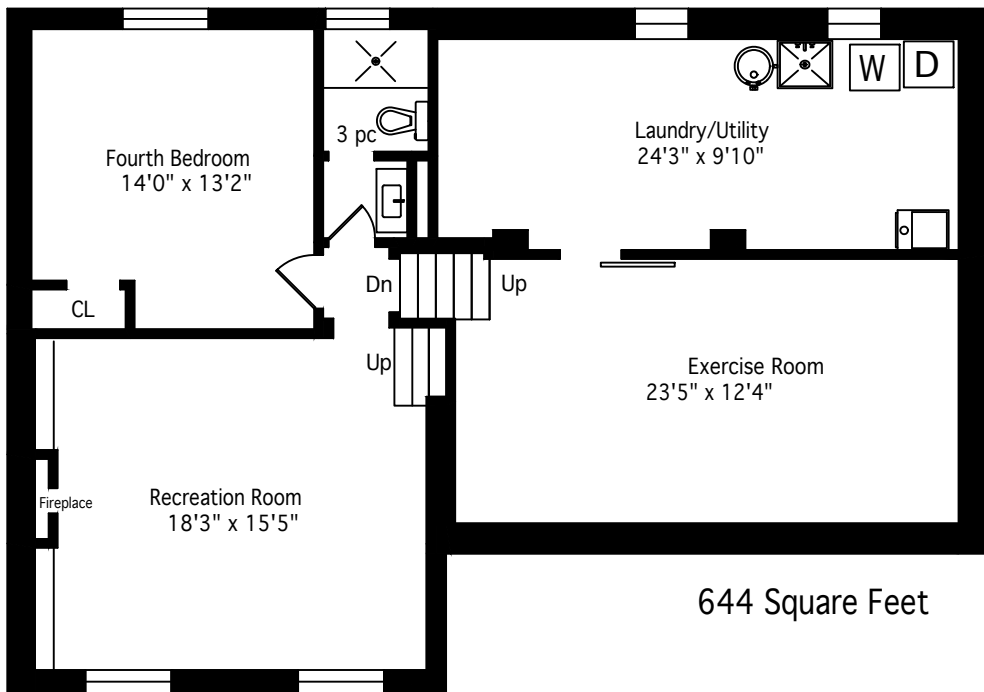

4453 Concord Place

1936 Square Feet

Total Including Basement - 2580 Square Feet

646 Square Feet

646 Square Feet

MICHAEL BREJNIK | SALES REPRESENTATIVE |
ROYAL LEPAGE BURLOAK REAL ESTATE SERVICES |
OFFICE: 905.335.3042

Measurements and Calculations are approximate. To be used as guidelines only