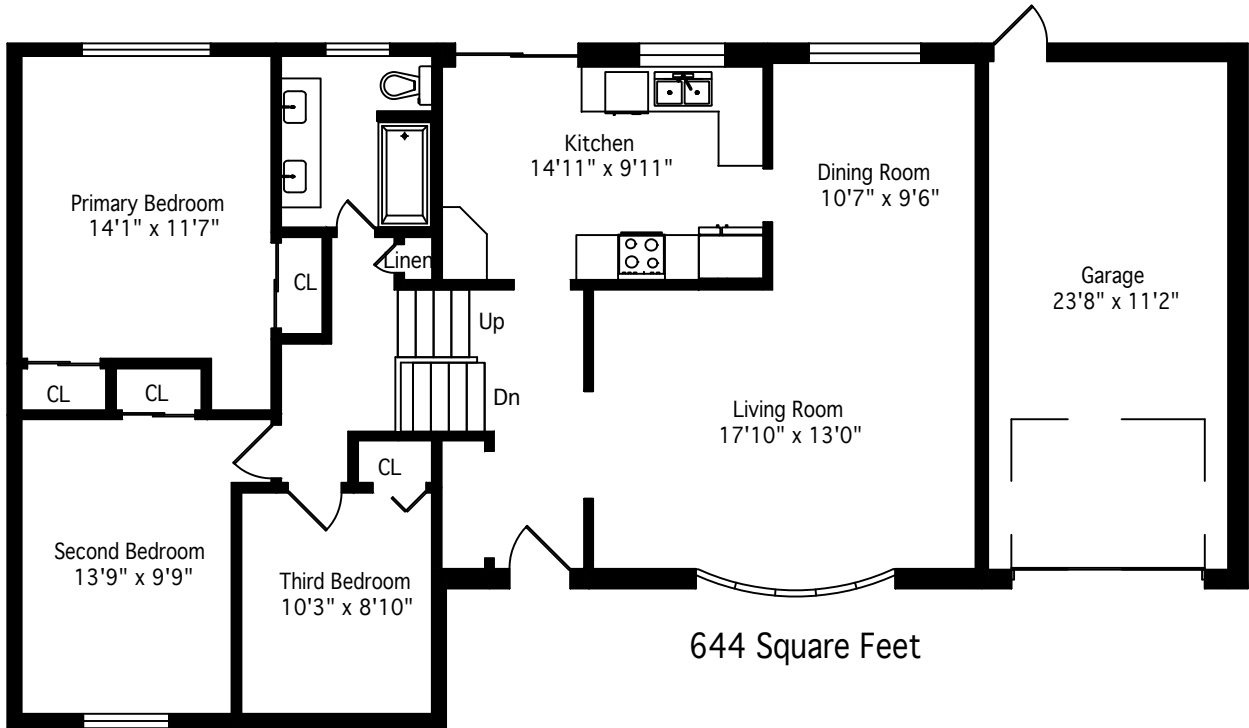

4453 Concord Place

1936 Square Feet

Total Including Basement - 2580 Square Feet

646 Square Feet

646 Square Feet

MICHAEL BREJNIK | SALES REPRESENTATIVE |
ROYAL LEPAGE BURLOAK REAL ESTATE SERVICES |
OFFICE: 905.335.3042

Measurements and Calculations are approximate. To be used as guidelines only