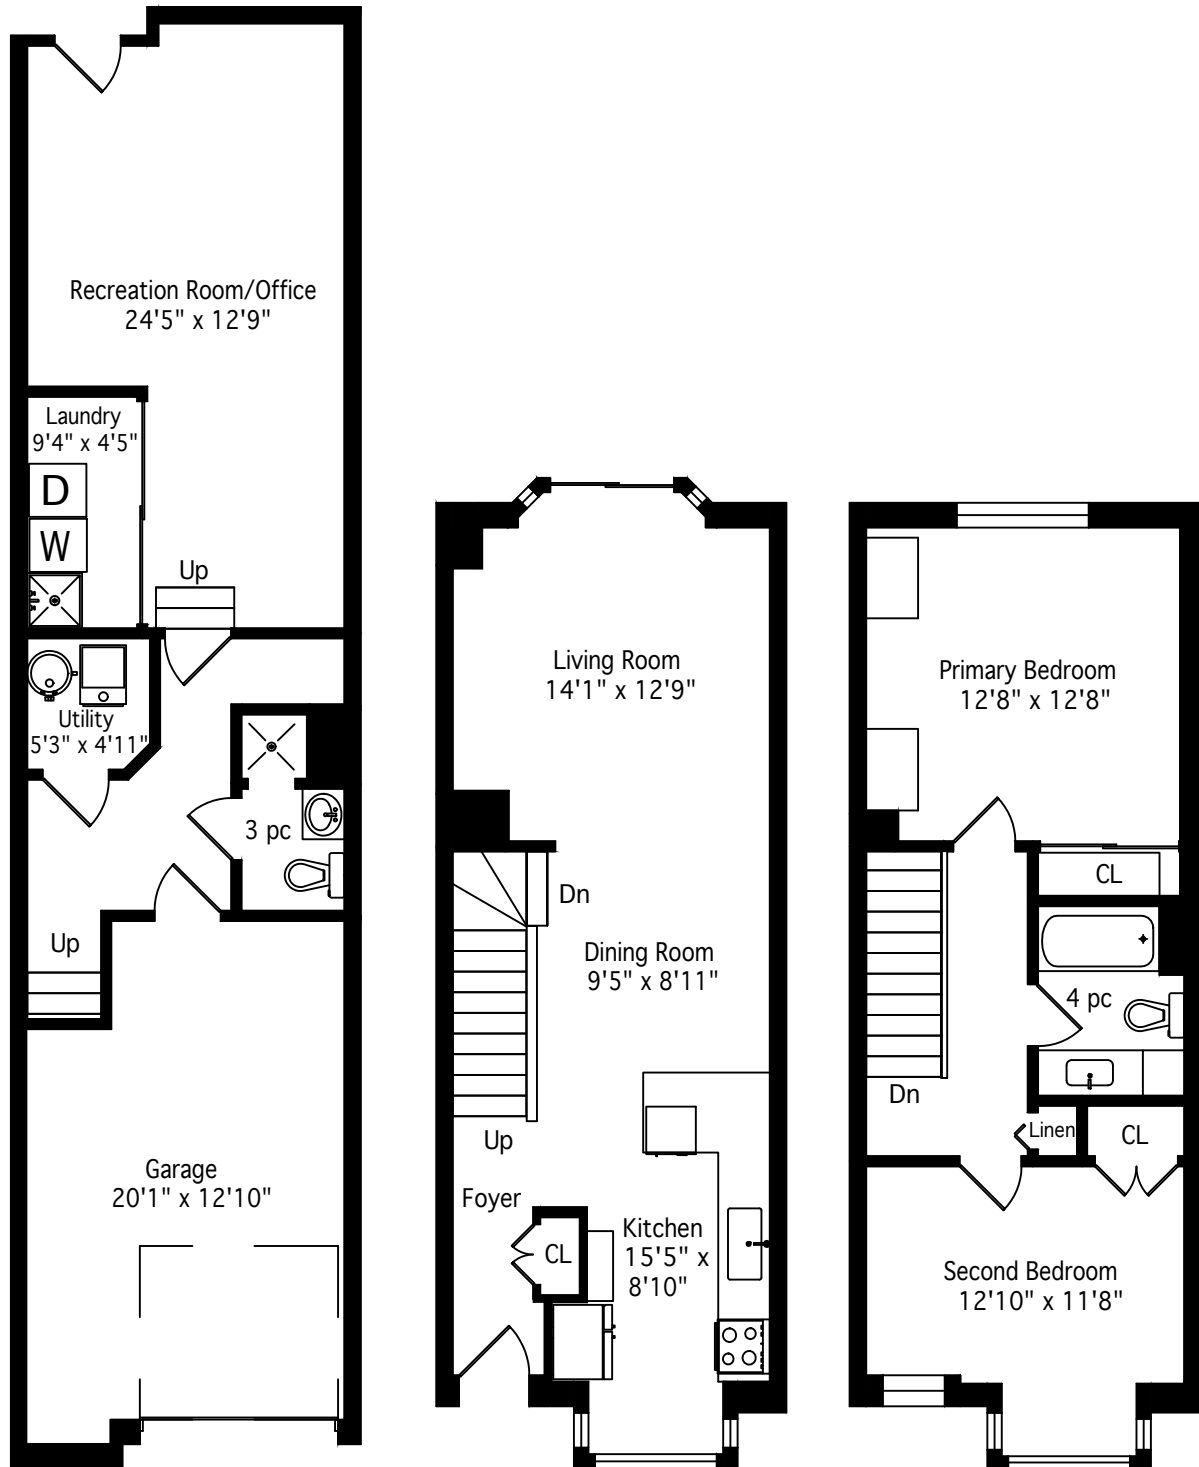

# 209-895 Maple Avenue

1022 Square Feet

Total Including Basement - 1528 Square Feet

MICHAEL BREJNIK | SALES REPRESENTATIVE |  
ROYAL LEPAGE BURLOAK REAL ESTATE SERVICES |  
OFFICE: 905.335.3042

Measurements and Calculations are approximate. To be used as guidelines only