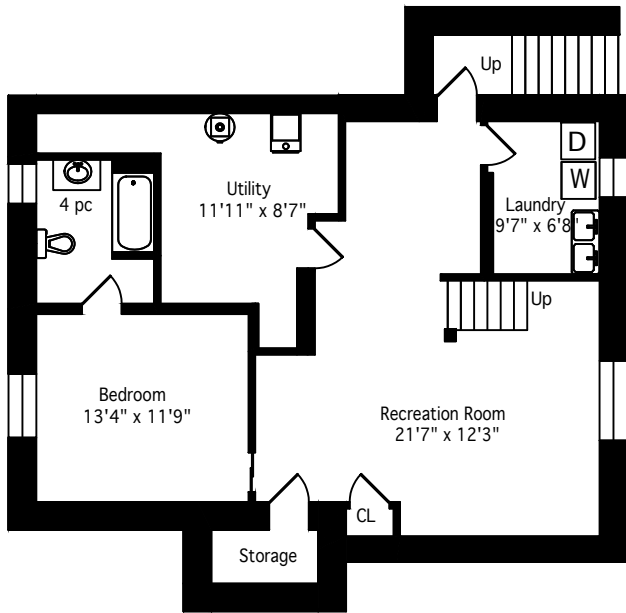

271 Pine Cove Road
 2083 Square Feet
 Total Including Basement - 3182 Square Feet

MICHAEL BREJNIK | SALES REPRESENTATIVE |
 ROYAL LEPAGE BURLOAK REAL ESTATE SERVICES |
 OFFICE: 905.335.3042
 Measurements and Calculations are approximate. To be used as guidelines only