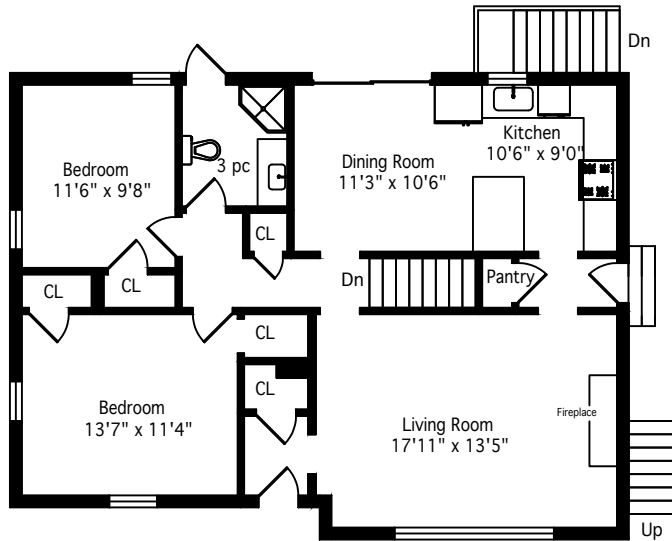

271 Pine Cove Road
 2083 Square Feet
 Total Including Basement - 3182 Square Feet

MICHAEL BREJNIK | SALES REPRESENTATIVE |
 ROYAL LEPAGE BURLOAK REAL ESTATE SERVICES |
 OFFICE: 905.335.3042
 Measurements and Calculations are approximate. To be used as guidelines only