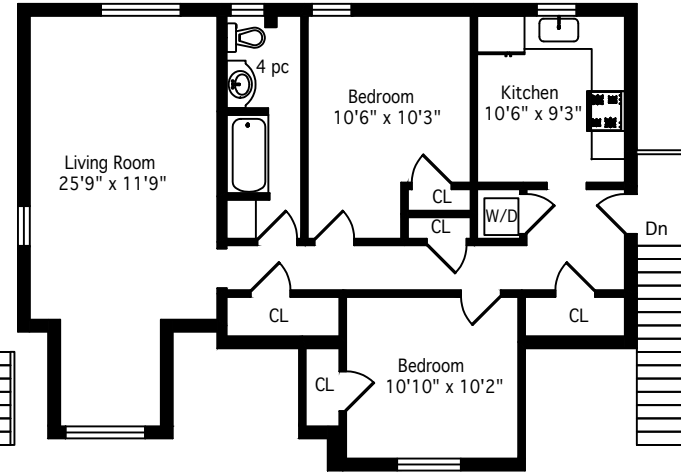

271 Pine Cove Road
 2083 Square Feet
 Total Including Basement - 3182 Square Feet

MICHAEL BREJNIK | SALES REPRESENTATIVE |
 ROYAL LEPAGE BURLOAK REAL ESTATE SERVICES |
 OFFICE: 905.335.3042
 Measurements and Calculations are approximate. To be used as guidelines only