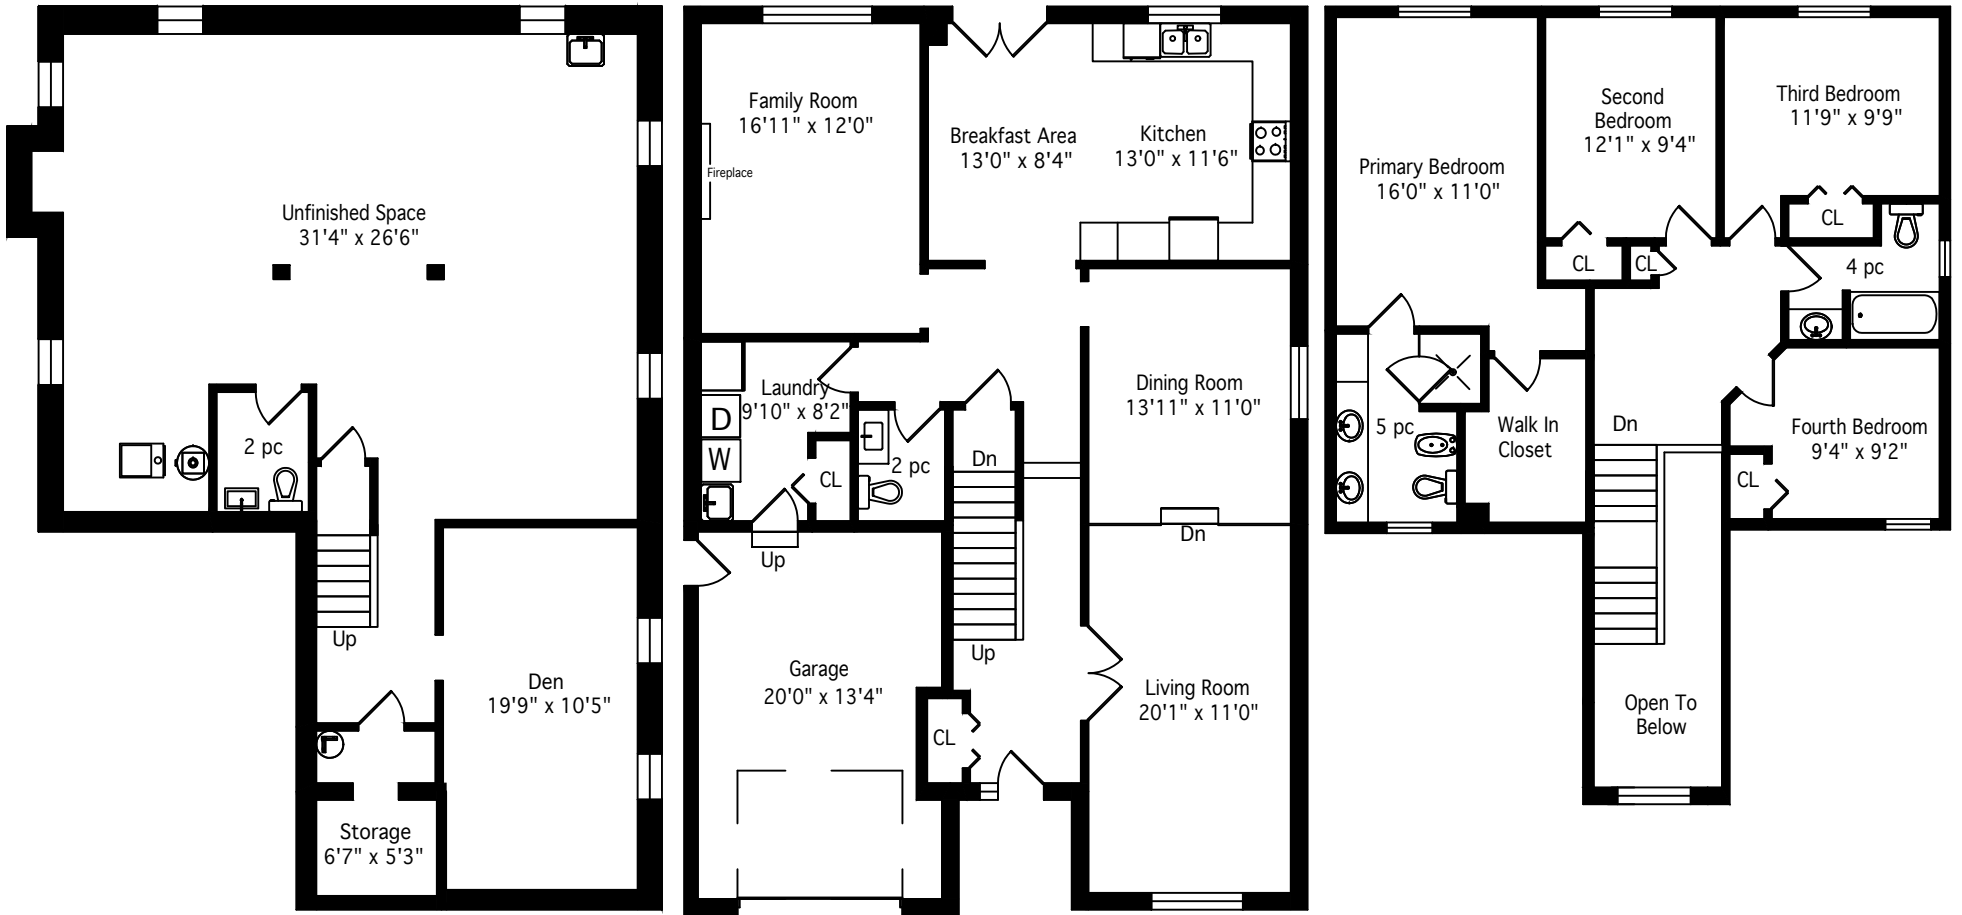

150 Bastille Street

2362 Square Feet

Total Including Basement - 3758 Square Feet

MICHAEL BREJNIK | SALES REPRESENTATIVE |
ROYAL LEPAGE BURLOAK REAL ESTATE SERVICES |
OFFICE: 905.335.3042