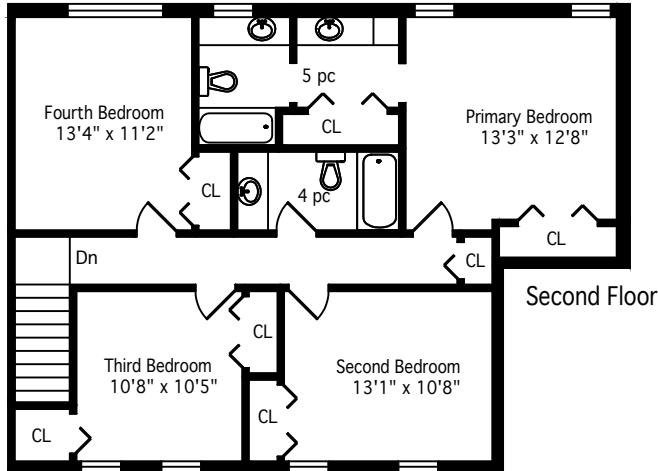

11 Lowrie Lane
2512 Square Feet
Total Including Basement - 3974 Square Feet

MICHAEL BREJNIK | SALES REPRESENTATIVE I
ROYAL LEPAGE BURLOAK REAL ESTATE SERVICES I
OFFICE: 905.335.3042