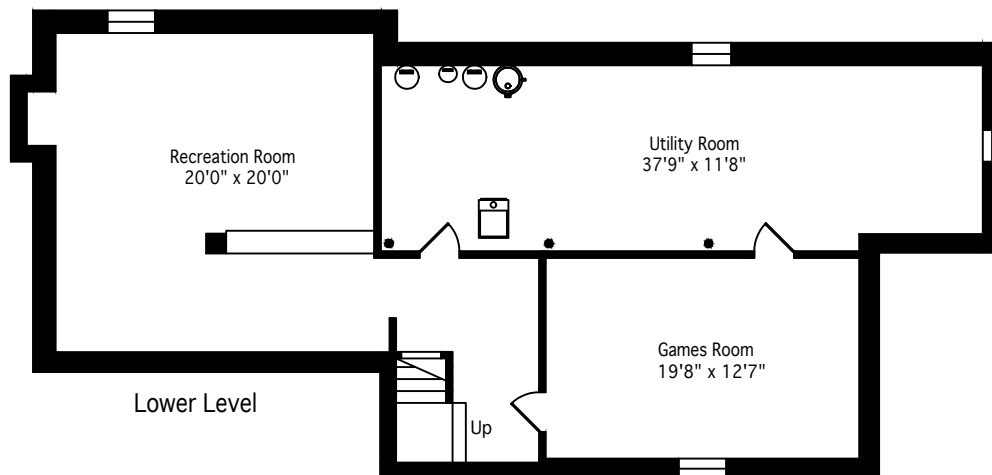

11 Lowrie Lane
2512 Square Feet
Total Including Basement - 3974 Square Feet

MICHAEL BREJNIK | SALES REPRESENTATIVE I
ROYAL LEPAGE BURLOAK REAL ESTATE SERVICES I
OFFICE: 905.335.3042