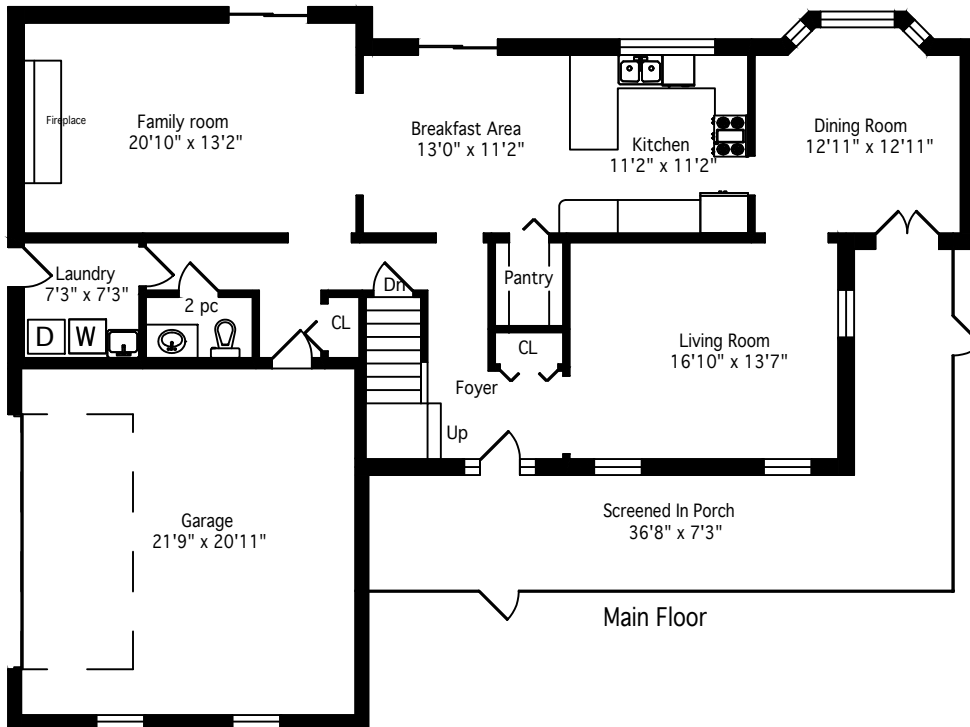

11 Lowrie Lane
2512 Square Feet
Total Including Basement - 3974 Square Feet

MICHAEL BREJNIK | SALES REPRESENTATIVE I
ROYAL LEPAGE BURLOAK REAL ESTATE SERVICES I
OFFICE: 905.335.3042