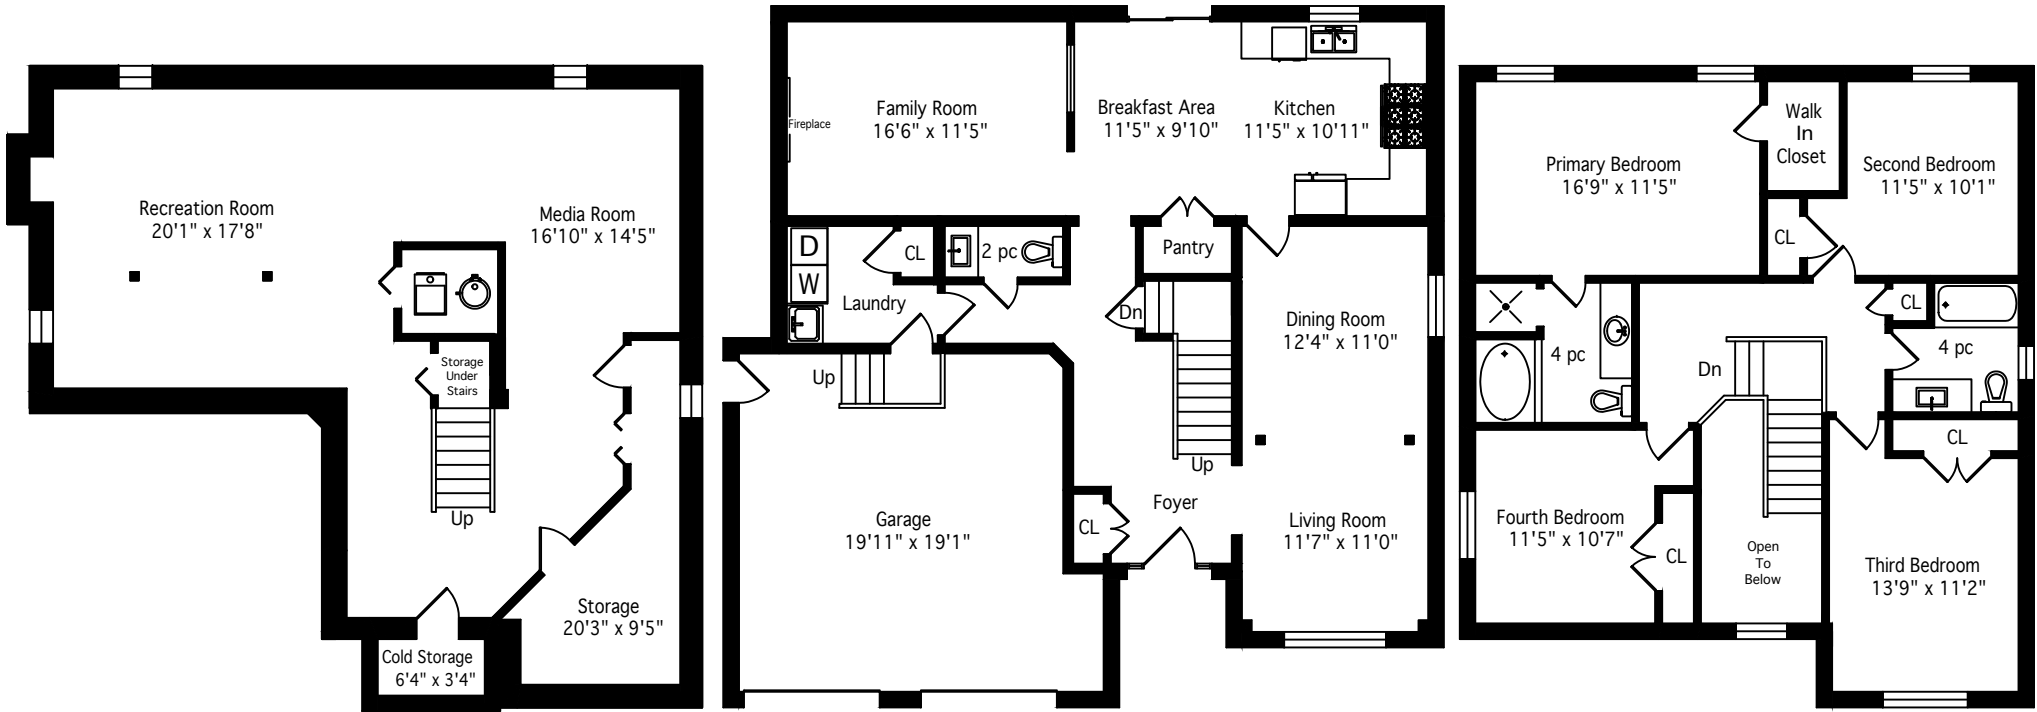

2424 Raymore Drive
2276 Square Feet
Total Including Basement - 3472 Square Feet

MICHAEL BREJNIK | SALES REPRESENTATIVE |
ROYAL LEPAGE BURLOAK REAL ESTATE SERVICES |
OFFICE: 905.335.3042