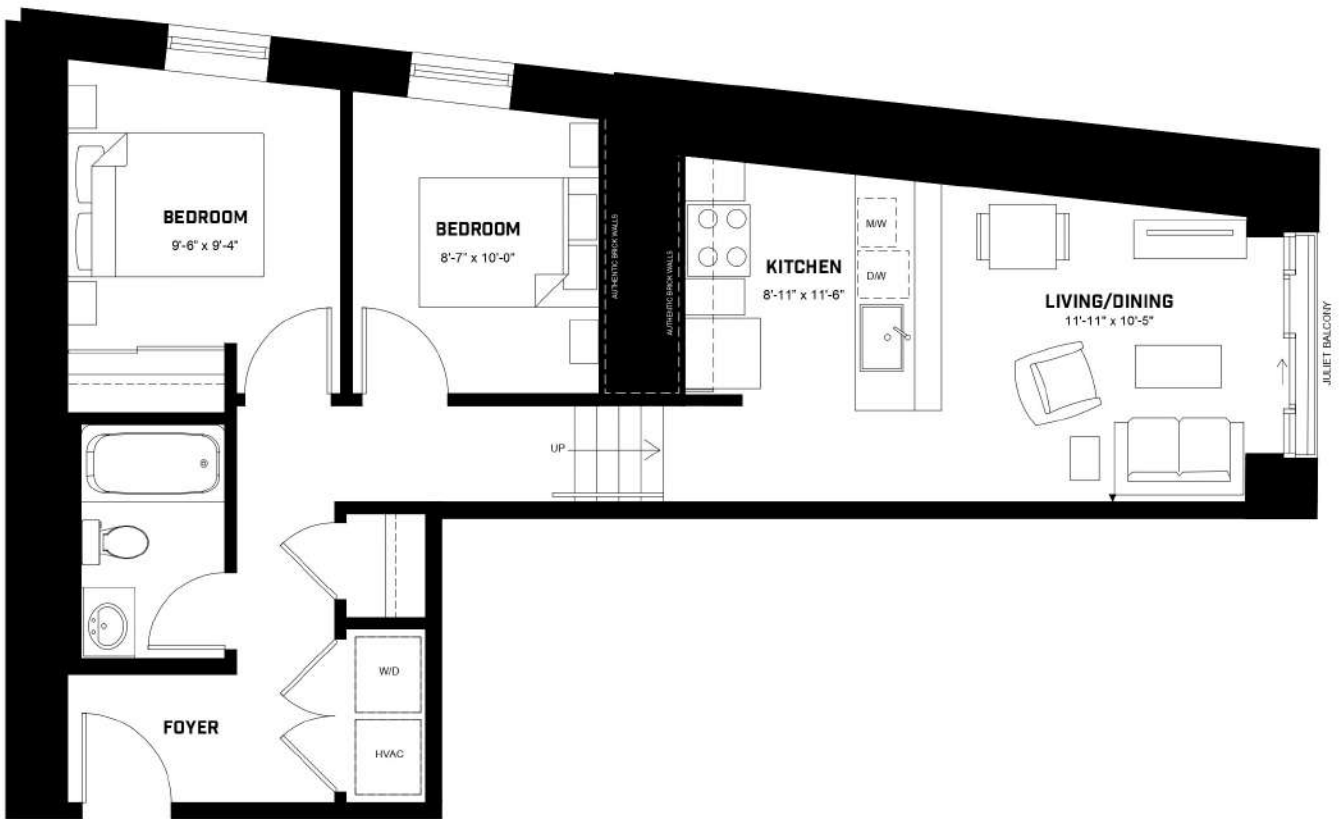

# 2A

**841** SQUARE FEET

UNIT #	208	308	408
SQ. FT.	841.7	841.7	780.3

**GORE  
PARK  
LOFTS**

**SUITE  
AVAILABILITY  
FLOORS 2-4**

Plans and specifications are subject to change without notice. Actual usable floor space may vary from stated floor area. Illustrations are artists concept only and may show optional features not included in base price. See sales representative for further information. E. & O. E.