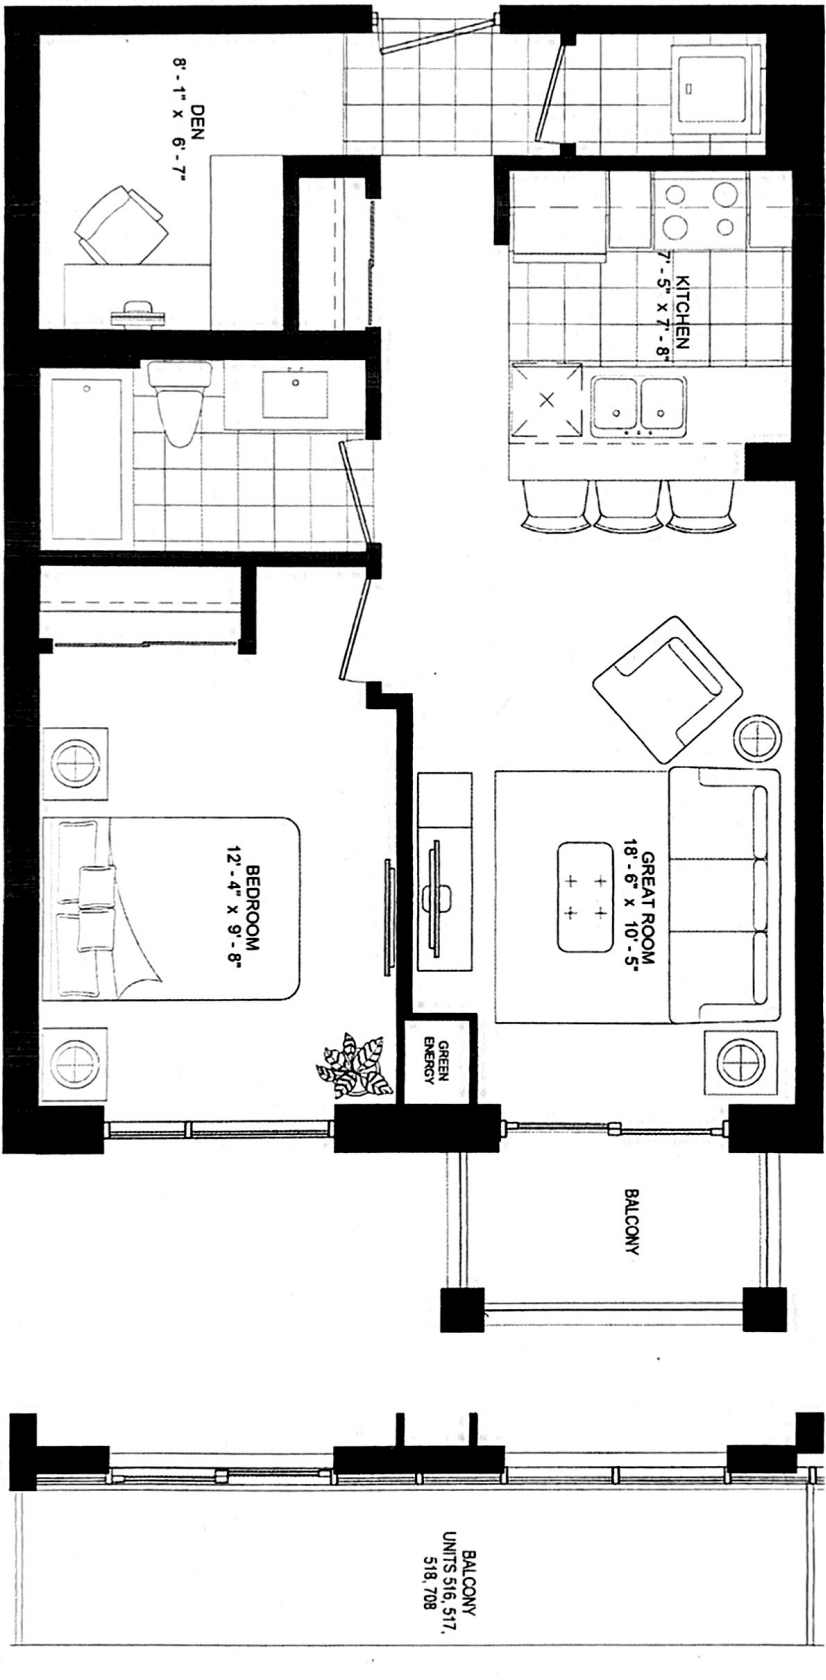

RHYTHM

657 SQ. FT.

1 BEDROOM + 1 DEN

31-97 SQ. FT. BALCONY

DUNDAS ST. E.