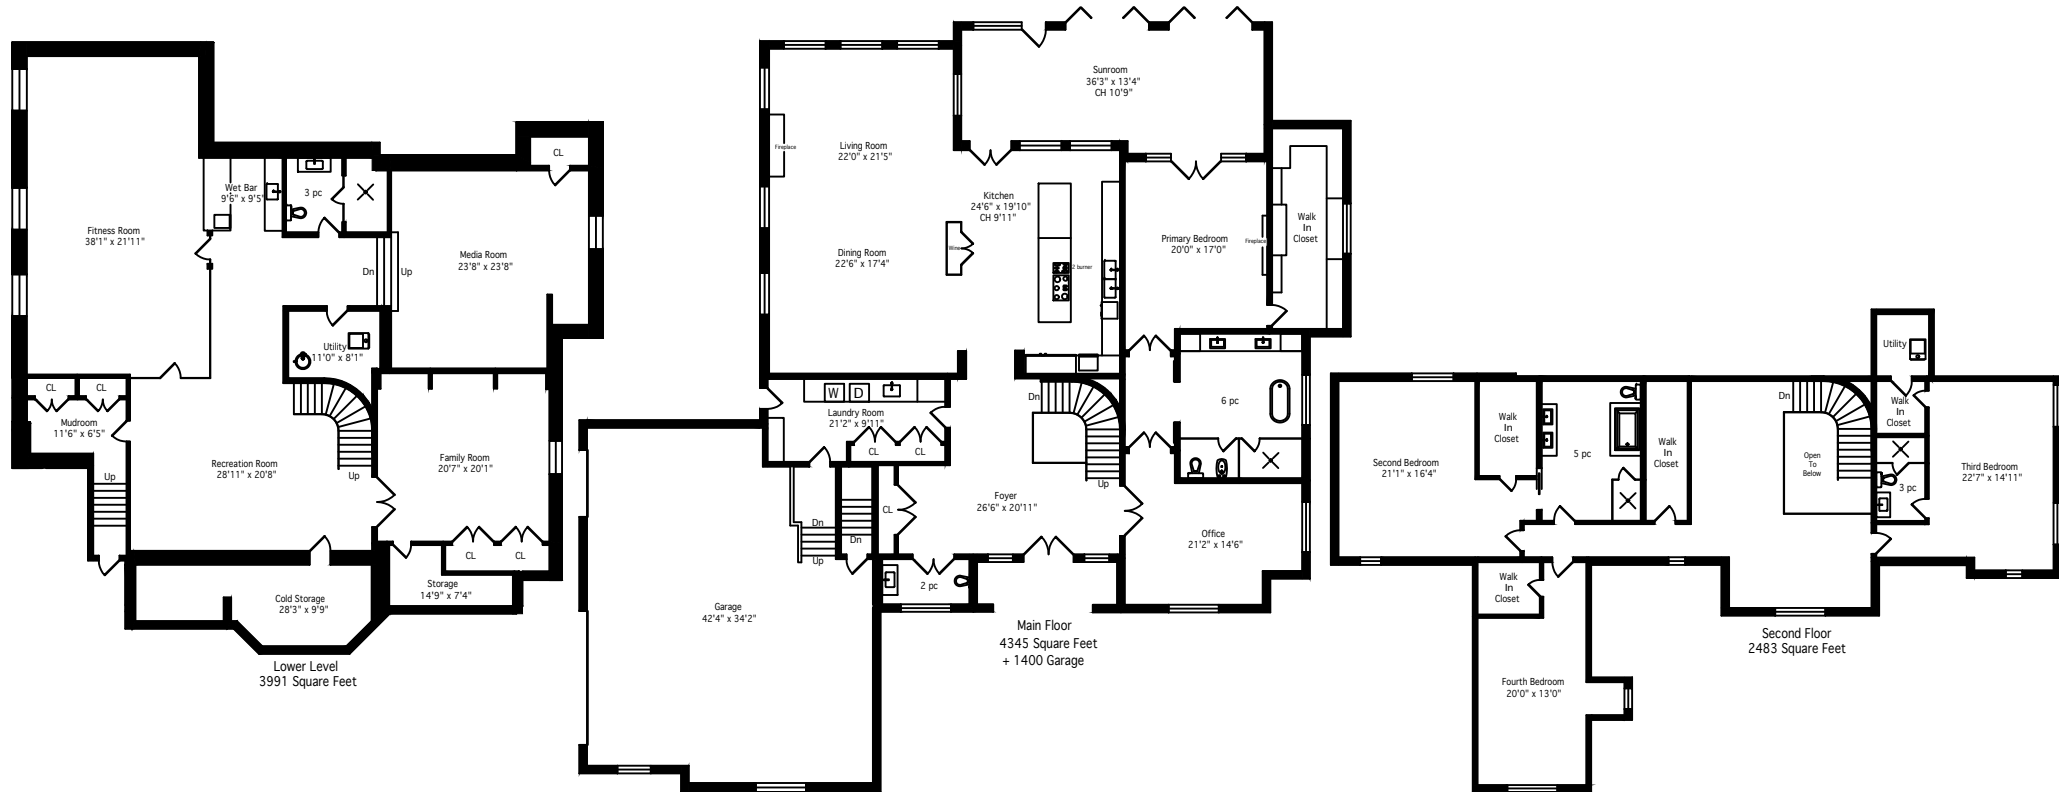

2613 Homestead Drive
6828 Square Feet
Total Including Basement - 10819 Square Feet