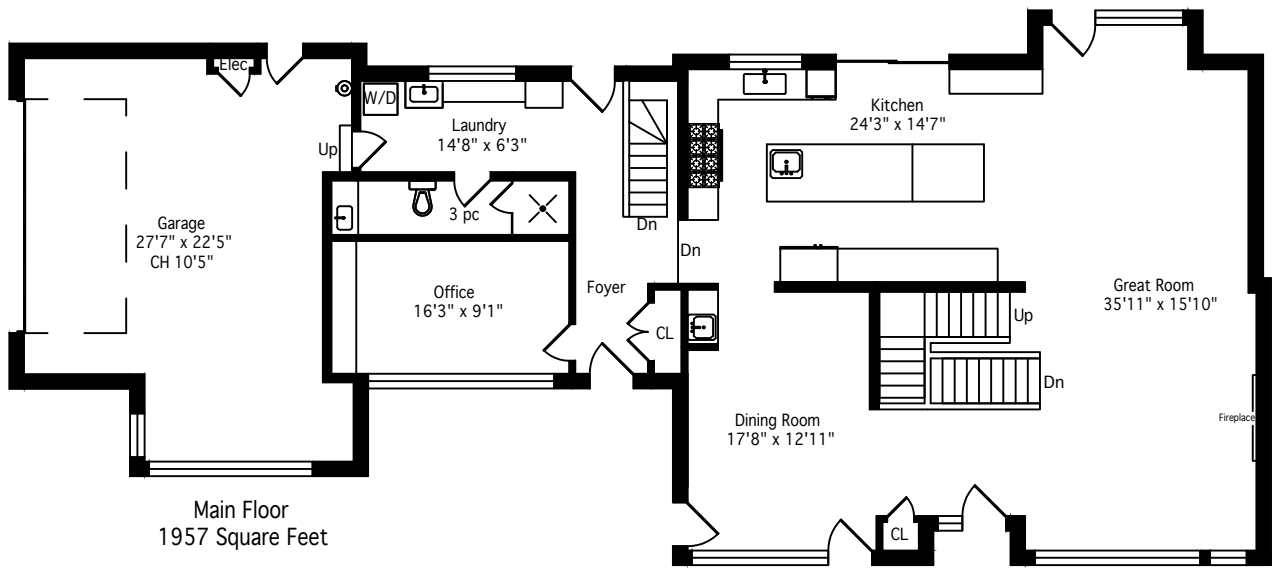

# 136 Avondale Court

4038 Square Feet

Total Including Basement - 5975 Square Feet

Second Floor  
2081 Square Feet

Main Floor  
1957 Square Feet

Lower Level  
1937 Square Feet