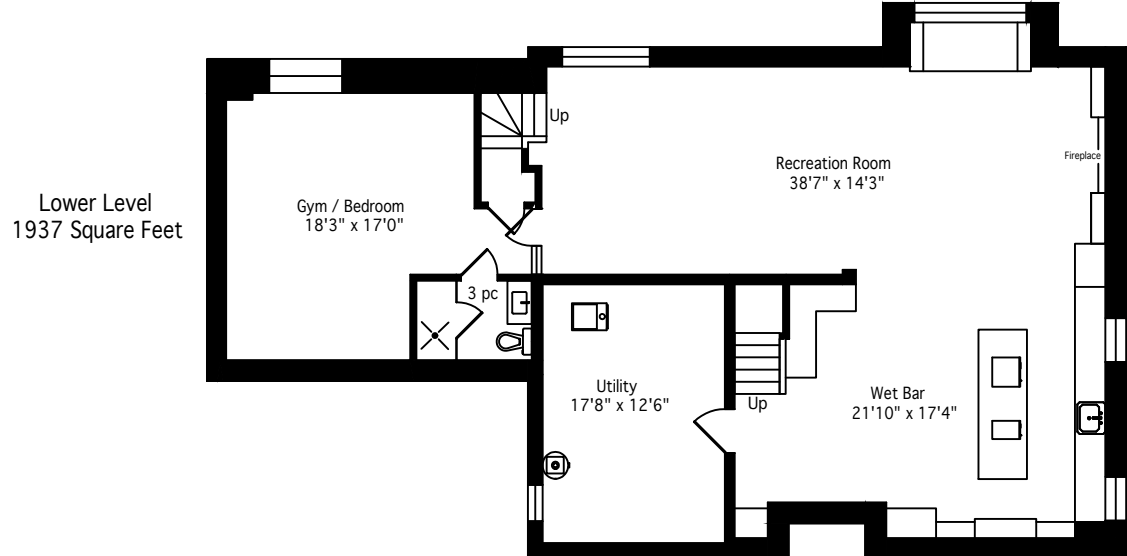

# 136 Avondale Court

4038 Square Feet

Total Including Basement - 5975 Square Feet

Second Floor  
2081 Square Feet

Main Floor  
1957 Square Feet

Lower Level  
1937 Square Feet