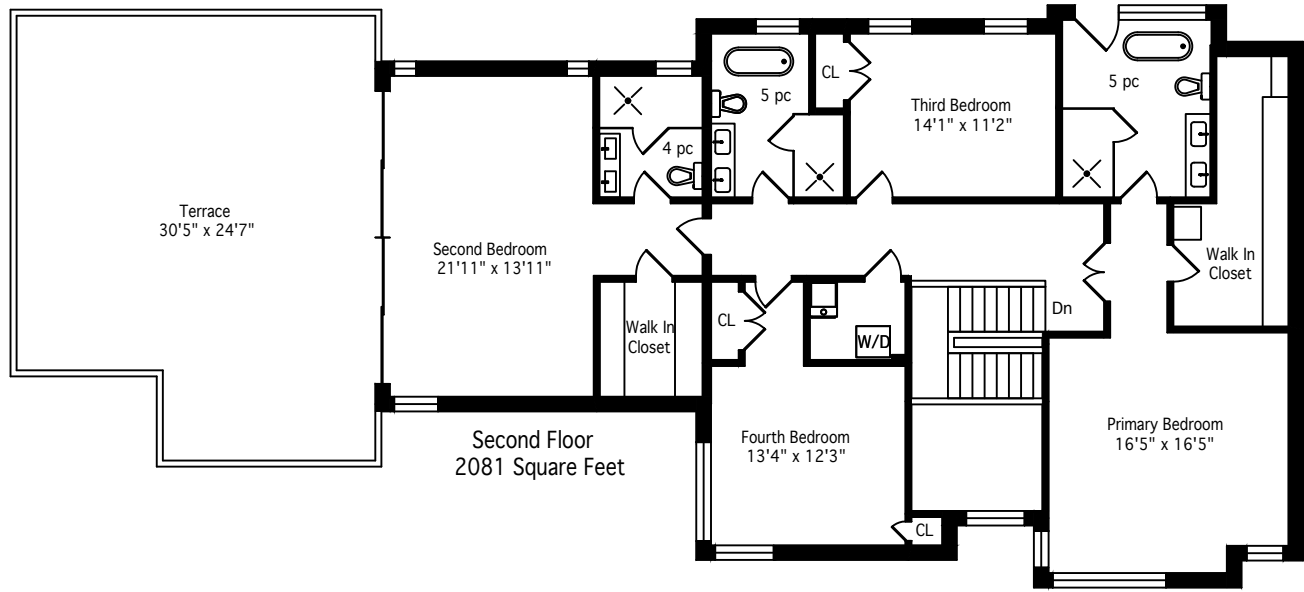

# 136 Avondale Court

4038 Square Feet

Total Including Basement - 5975 Square Feet

Second Floor  
2081 Square Feet

Main Floor  
1957 Square Feet

Lower Level  
1937 Square Feet