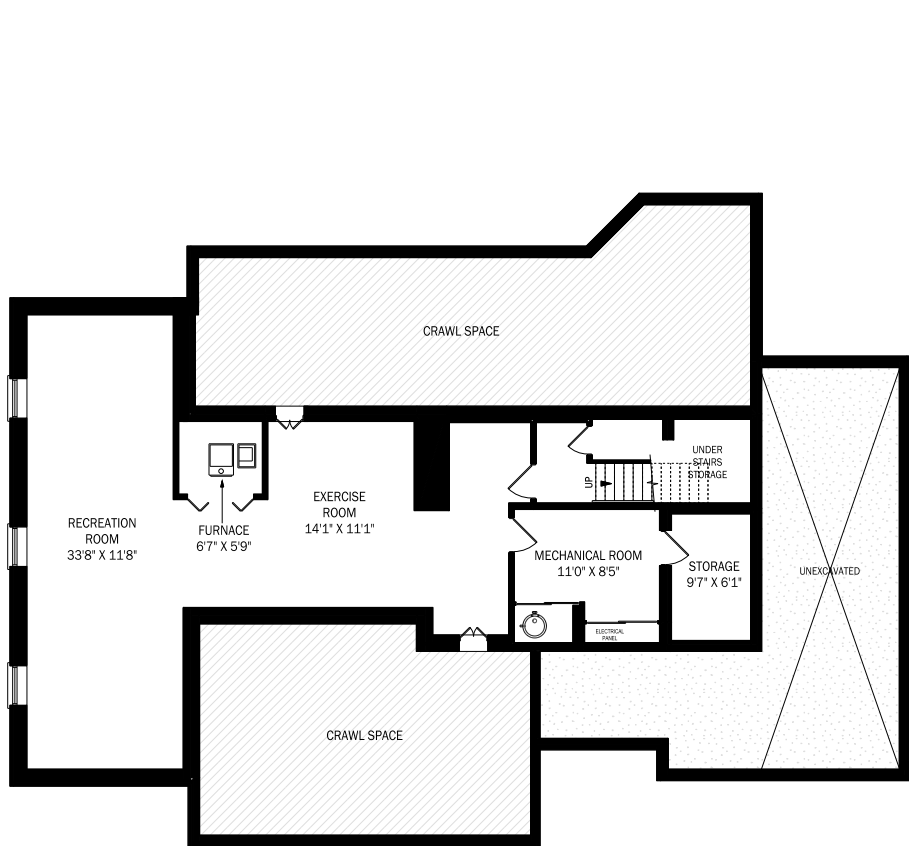

4189 INGLEWOOD DRIVE, BURLINGTON

2408 SQ.FT. ABOVE GRADE & 1286 SQ.FT. BELOW GRADE

+

379 SQ.FT OF AUXILIARY AREA

LOWER LEVEL - 1286 SQUARE FEET

CEILING HEIGHT 8'2"
MAIN FLOOR - 2408 SQUARE FEET