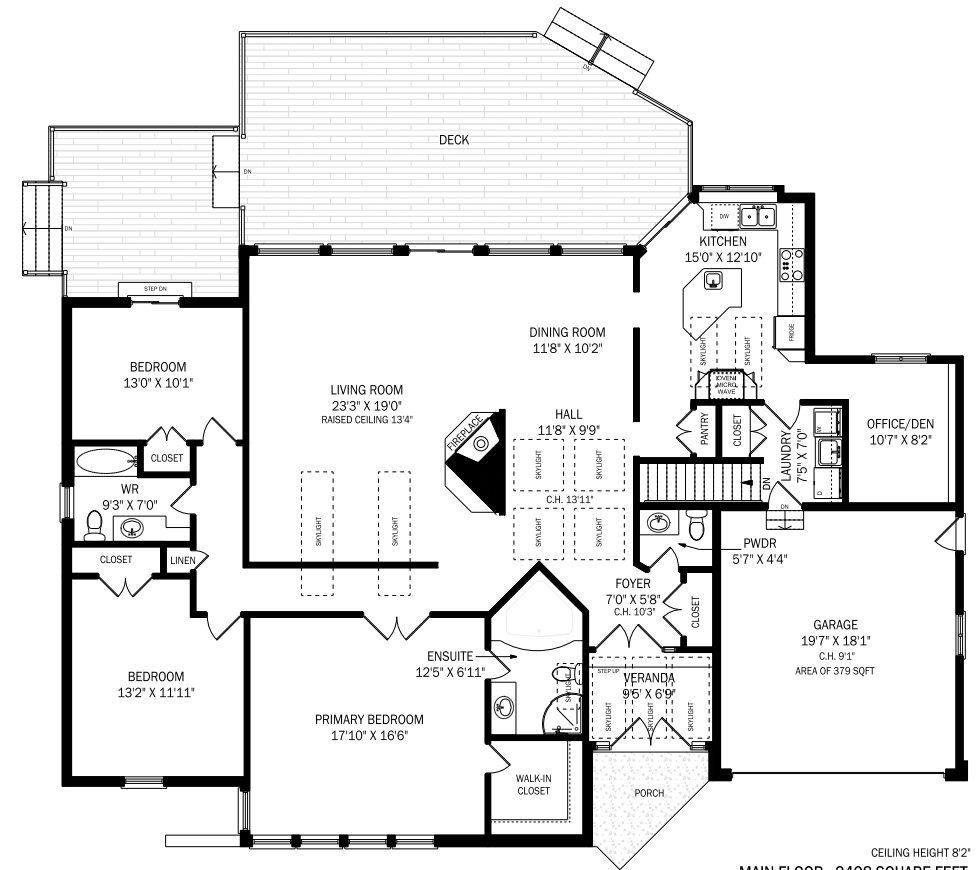

4189 INGLEWOOD DRIVE, BURLINGTON

2408 SQ.FT. ABOVE GRADE & 1286 SQ.FT. BELOW GRADE

+

379 SQ.FT OF AUXILIARY AREA

LOWER LEVEL - 1286 SQUARE FEET

CEILING HEIGHT 8'2"
MAIN FLOOR - 2408 SQUARE FEET