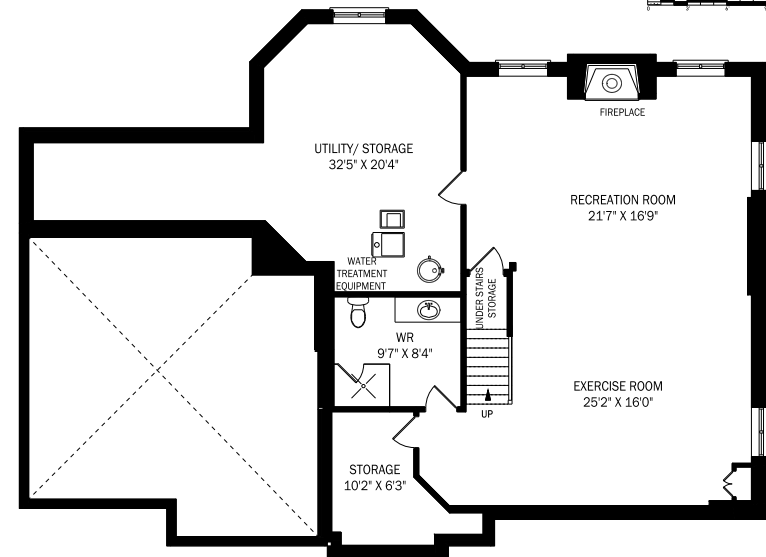

# 234 BROOKFIELD AVE, BURLINGTON

TOTAL ABOVE GRADE 3297 SQ.FT  
 TOTAL INCLUDIN BELOW GRADFE 5104 SQ.FT

MICHAEL BREJNIK | SALES REPRESENTATIVE I  
 ROYAL LEPAGE BURLOAK REAL ESTATE SERVICES I