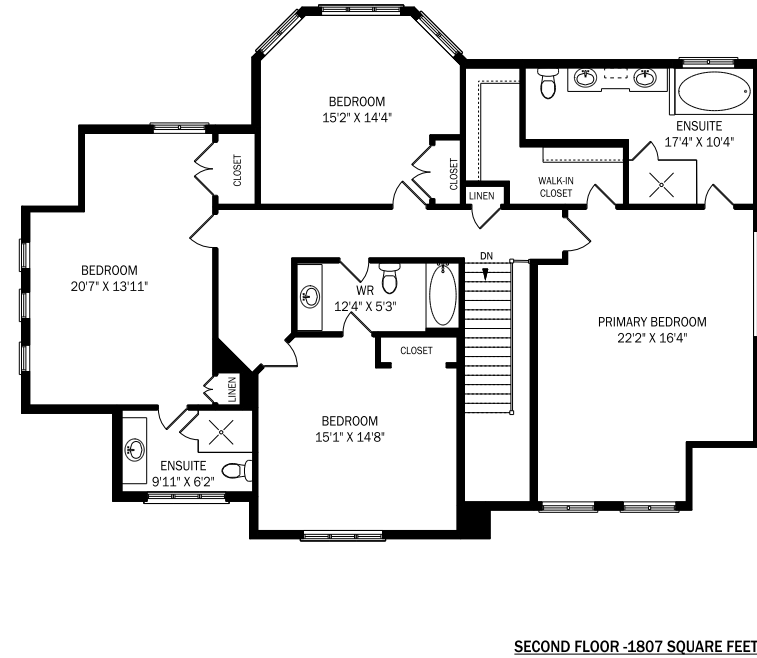

# 234 BROOKFIELD AVE, BURLINGTON

TOTAL ABOVE GRADE 3297 SQ.FT  
 TOTAL INCLUDIN BELOW GRADFE 5104 SQ.FT

MICHAEL BREJNIK | SALES REPRESENTATIVE I  
 ROYAL LEPAGE BURLOAK REAL ESTATE SERVICES I