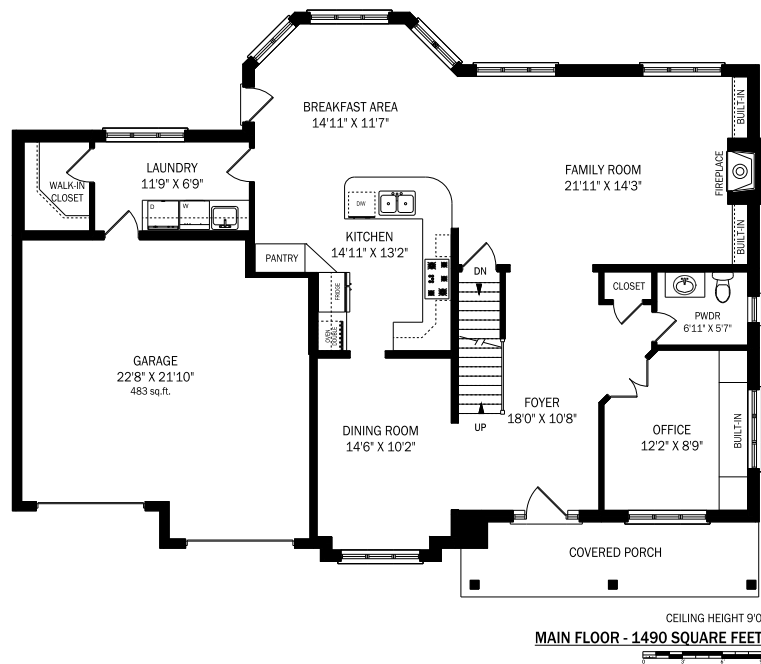

# 234 BROOKFIELD AVE, BURLINGTON

TOTAL ABOVE GRADE 3297 SQ.FT  
 TOTAL INCLUDIN BELOW GRADFE 5104 SQ.FT

MICHAEL BREJNIK | SALES REPRESENTATIVE I  
 ROYAL LEPAGE BURLOAK REAL ESTATE SERVICES I